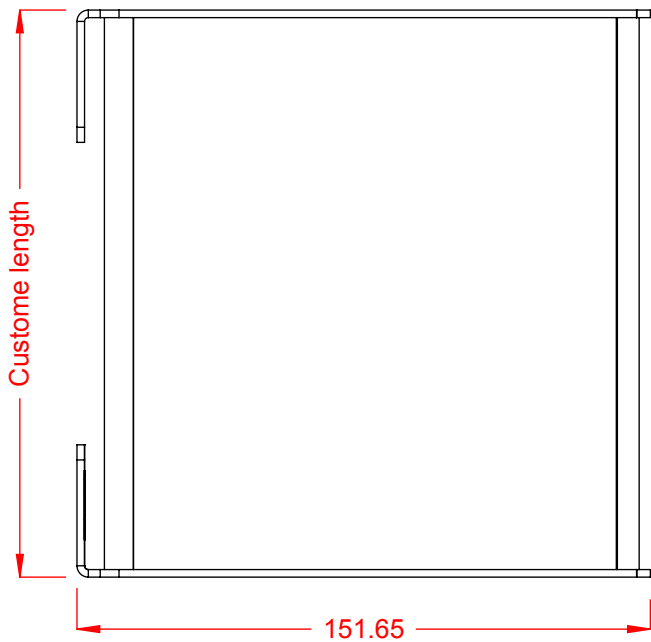

Top view

Isometric view

Side view

Back view

Project	MCFT #2382	Designer: Alon
Model	Arrow shaped Wall-Bracket	Date: 1/1/2007
Part Number	WBAR-2382	Scale:
Material		Measurements in millimeters Do not scale drawing

ITEM NO.	PART NUMBER	QTY.
1	WBARDSEC150-2382	2
2	V150	2
3	TS438	8

Project	MCFT #2382	Designer: Alon
Model	Arrow shaped Wall-Bracket	Date: 1/1/2007
Part Number	WBAR-2382	Scale:
Material		Measurements in millimeters Do not scale drawing