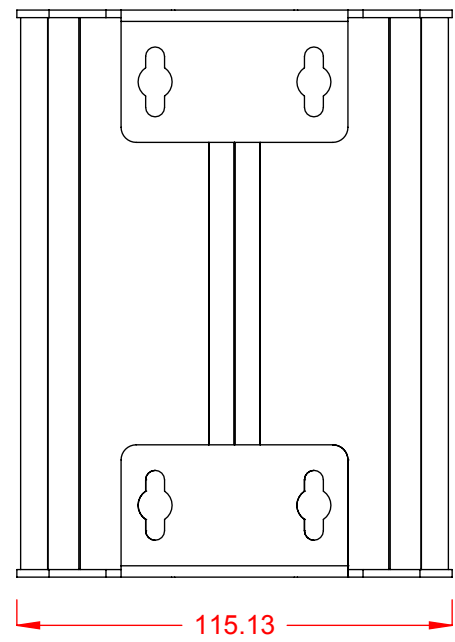

Top view

Isometric view

Side view

Back view

Project	MCFT #2382	Designer: Alon
Model	Arrow shaped Wall-Bracket	Date: 1/1/2007
Part Number	WBAR-2382	Scale:
Material		Measurements in millimeters Do not scale drawing

ITEM NO.	PART NUMBER	QTY.
1	WBARDSEC150-2382	2
2	V150	2
3	TS438	8

Project	MCFT #2382	Designer: Alon
Model	Arrow shaped Wall-Bracket	Date: 1/1/2007
Part Number	WBAR-2382	Scale:
Material		Measurements in millimeters Do not scale drawing