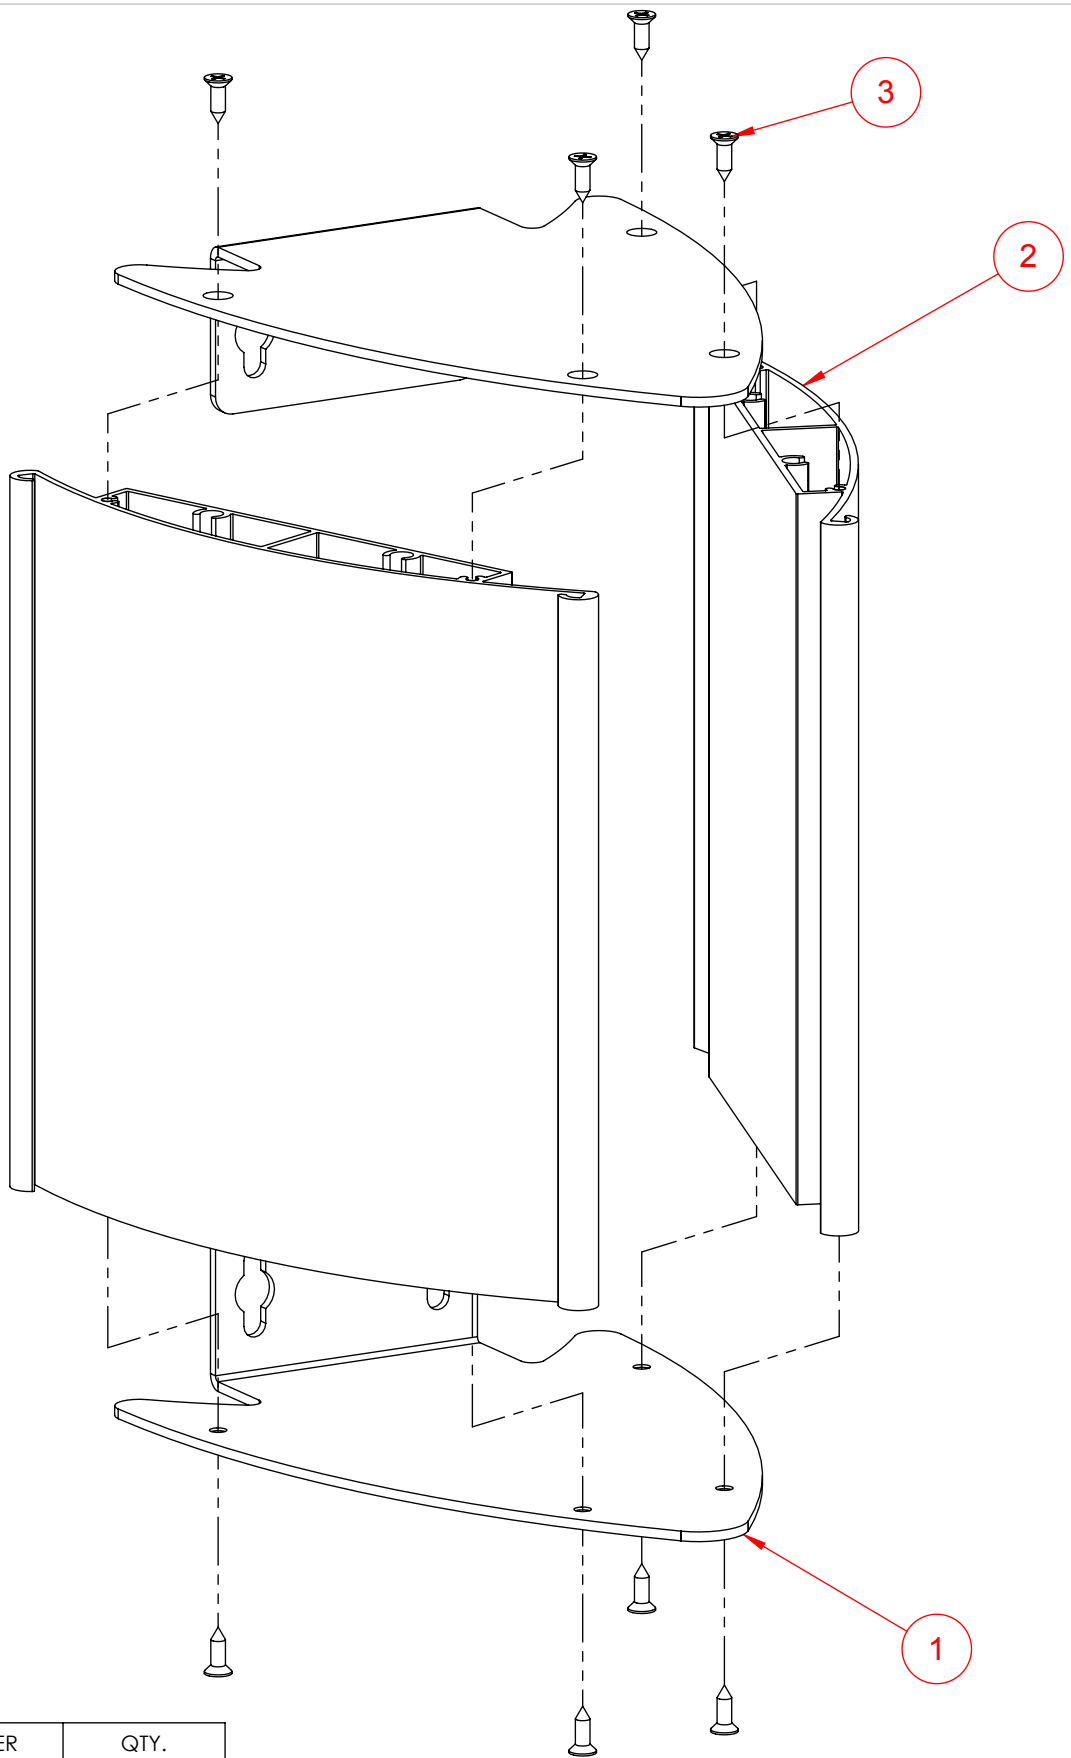

Top view

Isometric view

Side view

Back view

Project	MCFT #2382	Designer: Alon
Model	Arrow shaped Wall-Bracket	Date: 1/1/2007
Part Number	WBAR-2382	Scale:
Material		Measurements in millimeters Do not scale drawing

ITEM NO.	PART NUMBER	QTY.
1	WBARDSEC150-2382	2
2	V150	2
3	TS438	8

Project	MCFT #2382	Designer: Alon
Model	Arrow shaped Wall-Bracket	Date: 1/1/2007
Part Number	WBAR-2382	Scale:
Material		Measurements in millimeters Do not scale drawing