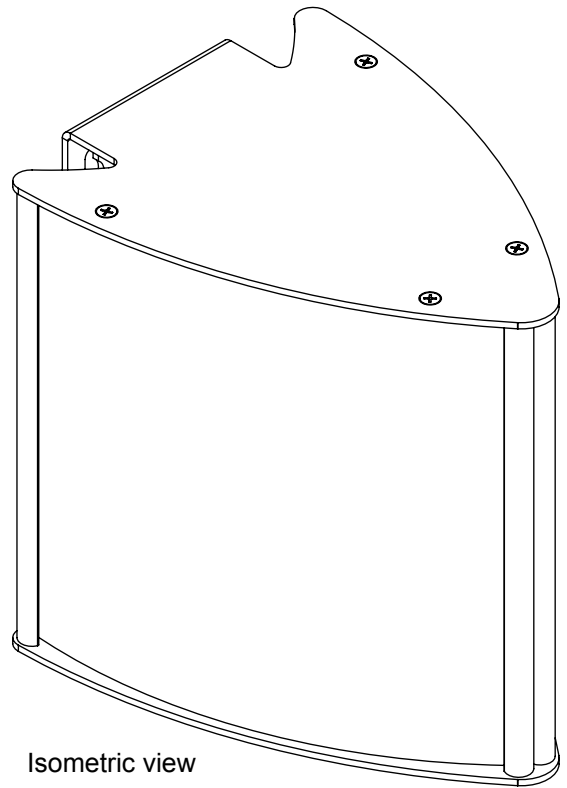

Top view

Isometric view

Side view

Back view

Project	MCFT #2382	Designer: Alon
Model	Arrow shaped Wall-Bracket	Date: 1/1/2007
Part Number	WBAR-2382	Scale:
Material		Measurements in millimeters Do not scale drawing

ITEM NO.	PART NUMBER	QTY.
1	WBARDSEC150-2382	2
2	V150	2
3	TS438	8

Project	MCFT #2382	Designer: Alon
Model	Arrow shaped Wall-Bracket	Date: 1/1/2007
Part Number	WBAR-2382	Scale:
Material		Measurements in millimeters Do not scale drawing