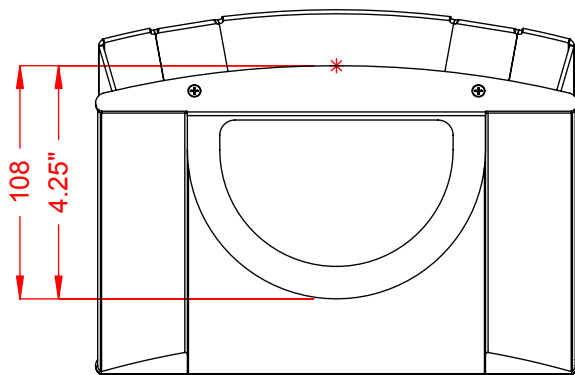

Front View

Side View

Bottom View

Project	MCFT #2555	Designer: Meni
Model	VLetter/VA4 Rack for A4&Letter	Date: 02/07/2007
Part Number	Assembly-2555	Scale: 1:3.5
Material		Measurements in millimeters Do not scale drawing