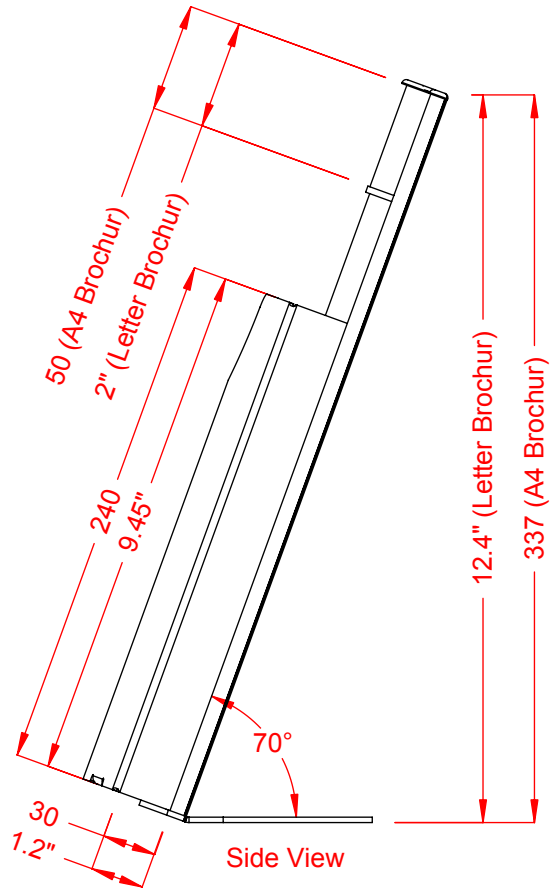

Front View

Side View

Bottom View

Project	MCFT #2555	Designer: Meni
Model	VLetter/VA4 Rack for A4&Letter	Date: 02/07/2007
Part Number	Assembly-2555	Scale: 1:3.5
Material		Measurements in millimeters Do not scale drawing

**PROPRIETARY AND CONFIDENTIAL**  
 THE INFORMATION CONTAINED IN THIS DRAWING IS THE SOLE PROPERTY OF VISTA SYSTEM.  
 ANY REPRODUCTION IN PART OR AS A WHOLE WITHOUT THE WRITTEN PERMISSION OF VISTA SYSTEM IS PROHIBITED