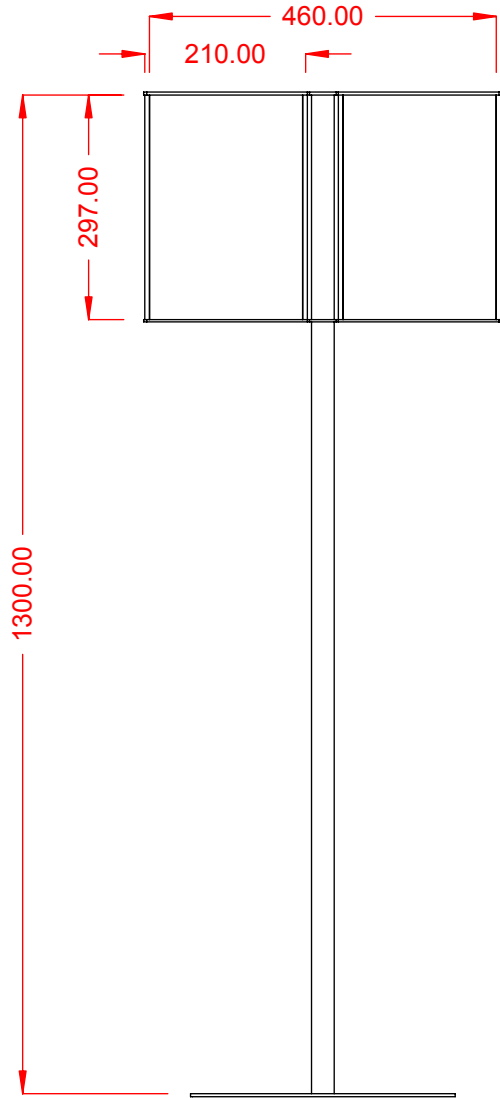

**VLetter**  
Measurements in inches

**VA4**  
Measurements in mm

Project	MCFT-2569.2 / MCFT-2569.3	Designer: Meni
Model	Double Side Flag+Post Sign VLetter/VA4	Date: 05/06/2007
Part Number	Assembly-2569.2+2569.3	Scale: 1:10
Material		Do not scale drawing

**PROPRIETARY AND CONFIDENTIAL**  
THE INFORMATION CONTAINED IN THIS DRAWING IS THE SOLE PROPERTY OF VISTA SYSTEM.  
ANY REPRODUCTION IN PART OR AS A WHOLE WITHOUT THE WRITTEN PERMISSION OF VISTA SYSTEM IS PROHIBITED