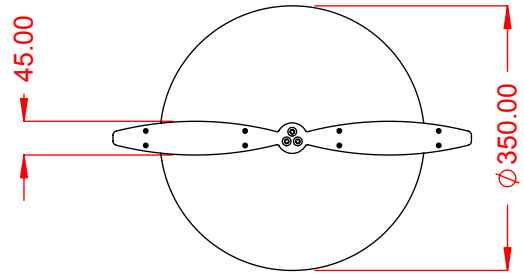

**VLetter**  
Measurements in inches

**VA4**  
Measurements in mm

Project	MCFT-2569.2 / MCFT-2569.3	Designer: Meni
Model	Double Side Flag+Post Sign VLetter/VA4	Date: 05/06/2007
Part Number	Assembly-2569.2+2569.3	Scale: 1:10
Material		Do not scale drawing